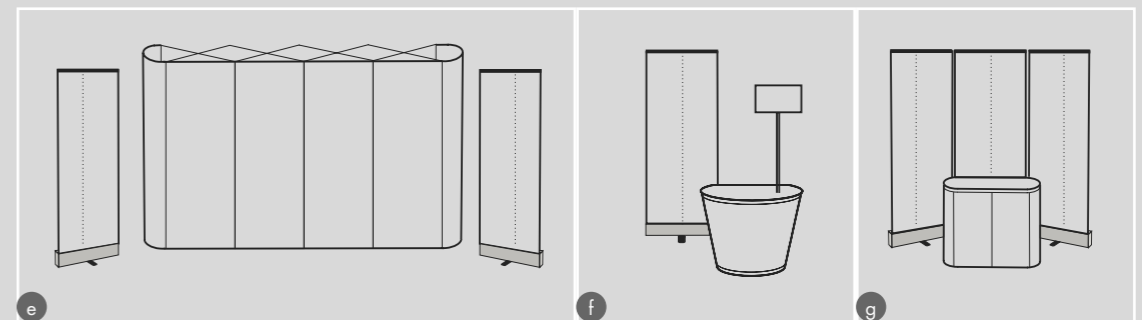

*PARAMETERS MENTIONED IN THIS PART ARE DIMENSIONS OF THE STRUCTURES, NOT GRAPHIC PANELS