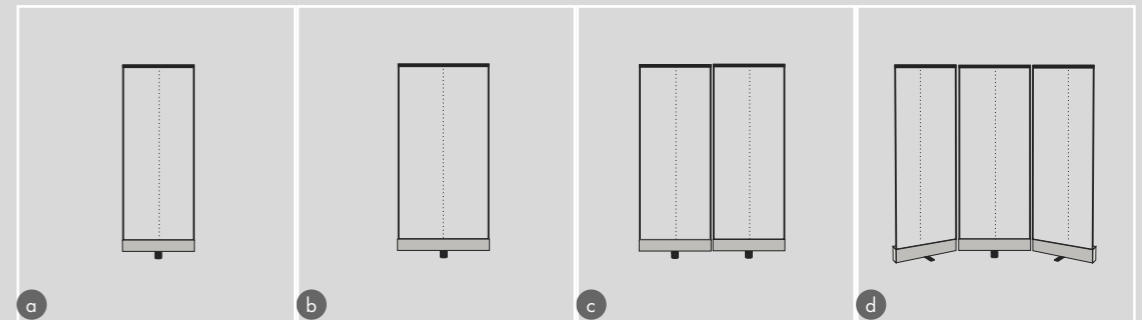

Roll Wall

- a Roll Wall 85
- b Roll Wall 100
- c Roll Wall 85 - 2x
- d Roll Wall 85 - 3x

- e Roll Wall 85 - 2x + Plus flat construction 3x4
- f Roll Wall 85 - 2x + PromoTable Funnel
- g Roll Wall 85 - 3x + PromoPlus flat construction 2x2