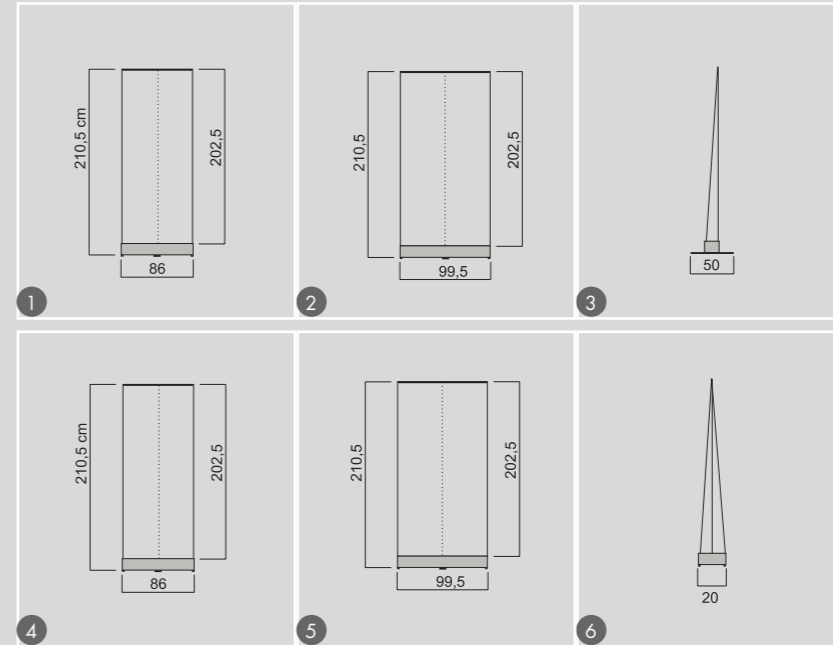

Roll Wall

- 1 Roll Wall 85
- 2 Roll Wall 100
- 3 Side part Roll Wall 85, 100

- 1 Duo Roll Wall 85
- 2 Duo Roll Wall 100
- 3 Side part Duo Roll Wall 85, 100