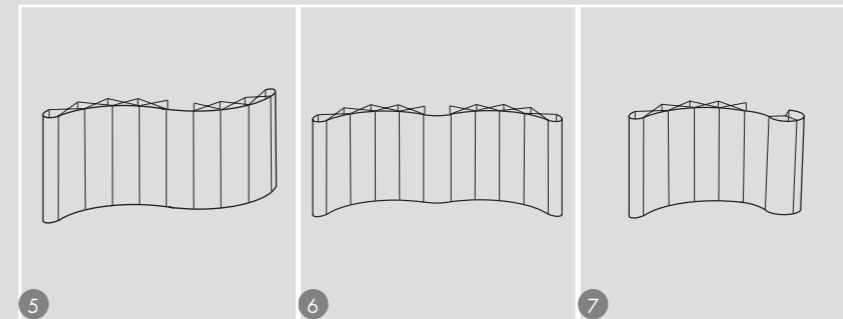

Easy Wall

Portable billboard without horizontal struts

Easy Wall is a "lightweight brother" of systems Niva Plus and Niva Maxi Plus. It uses all advantages of system Niva Plus but with different form of fixing panels to the construction. It does not use the horizontal magnetic struts, but special "small and very strong" magnets that locate exactly where to put a graphic panel. It enables simpler fixing of panels to the construction. Suitable specially for curved systems. By adding of magnetic panels. Different sizes and graphic motives bring many options how to make your presentation unforgettable. Only one person can fold and unfold Pop-up system in a few minutes and use the transportation case as an elegant presentation table during your presentation. System East Wall is standardly sold in blue nylon bag and blue tube, optionally in black transport case which is also suitable for air transportation. Available in two different highs: Easy Wall 208cm and MAXI Easy Wall 230cm.

*- weight consists of structure, PVC panels, magn. bars, magn. tapes, bag, tube

- 1 Detailed gripping of Easy Wall graphics
- 2 Easy Wall system - front view
- 3 Easy Wall - plastic joints detail
- 4 Easy Wall lamp
- 5 Transport case and bag
- 6 Plastic case for transport

Easy Wall

Portable billboard without horizontal struts

Maxi Plus

- 1 Maxi Easy Wall structure 3x1
- 2 Maxi Easy Wall structure 3x2
- 3 Maxi Easy Wall structure 3x3
- 4 Maxi Easy Wall structure 3x4

- 5 Easy Wall structure 3x1
- 6 Easy Wall structure 3x2
- 7 Easy Wall structure 3x3
- 8 Easy Wall structure 3x4

Plus

- 1 Maxi Easy Wall structure 3x1
- 2 Maxi Easy Wall structure 3x2
- 3 Maxi Easy Wall structure 3x3
- 4 Maxi Easy Wall structure 3x4

- 5 Easy Wall structure 3x4 + 3x3
- 6 Easy Wall structure 3x4 + 3x4
- 7 Easy Wall structure 3x4 + tower 3x1