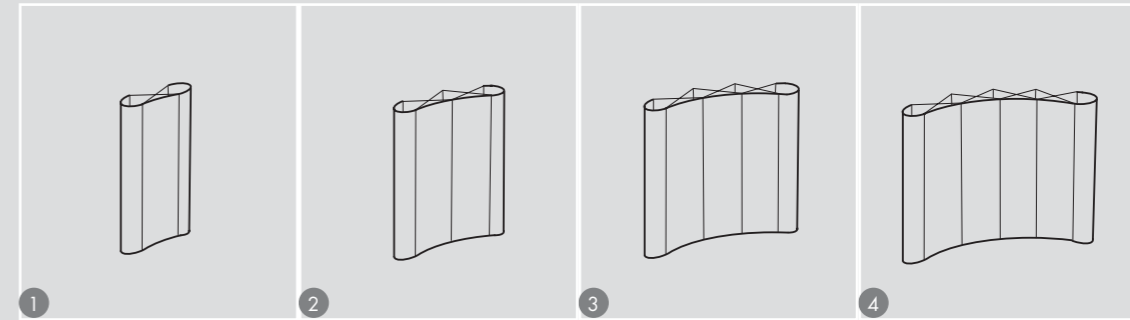

Easy Wall

Portable billboard without horizontal struts

Easy Wall is a "lightweight brother" of systems Niva Plus and Niva Maxi Plus. It uses all advantages of system Niva Plus but with different form of fixing panels to the construction. It does not use the horizontal magnetic struts, but special "small and very strong" magnets that locate exactly where to put a graphic panel. It enables simpler fixing of panels to the construction. Suitable specially for curved systems. By adding of magnetic panels. Different sizes and graphic motives bring many options how to make your presentation unforgettable. Only one person can fold and unfold Pop-up system in a few minutes and use the transportation case as an elegant presentation table during your presentation. System East Wall is standardly sold in blue nylon bag and blue tube, optionally in black transport case which is also suitable for air transportation. Available in two different highs: Easy Wall 208cm and MAXI Easy Wall 230cm.

*- weight consists of structure, PVC panels, magn. bars, magn. tapes, bag, tube

- 1 Detailed gripping of Easy Wall graphics
- 2 Easy Wall system - front view
- 3 Easy Wall - plastic joints detail
- 4 Easy Wall lamp
- 5 Transport case and bag
- 6 Plastic case for transport

Easy Wall

Portable billboard without horizontal struts

Maxi Plus

- 1 Maxi Easy Wall structure 3x1
- 2 Maxi Easy Wall structure 3x2
- 3 Maxi Easy Wall structure 3x3
- 4 Maxi Easy Wall structure 3x4

- 5 Easy Wall structure 3x1
- 6 Easy Wall structure 3x2
- 7 Easy Wall structure 3x3
- 8 Easy Wall structure 3x4

Plus

- 1 Maxi Easy Wall structure 3x1
- 2 Maxi Easy Wall structure 3x2
- 3 Maxi Easy Wall structure 3x3
- 4 Maxi Easy Wall structure 3x4

- 5 Easy Wall structure 3x4 + 3x3
- 6 Easy Wall structure 3x4 + 3x4
- 7 Easy Wall structure 3x4 + tower 3x1