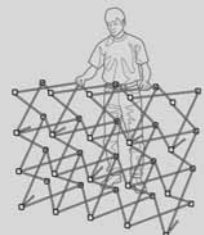

Easy Wall

Portable billboard without horizontal struts

Easy Wall is a "lightweight brother" of systems Niva Plus and Niva Maxi Plus. It uses all advantages of system Niva Plus but with different form of fixing panels to the construction. It does not use the horizontal magnetic struts, but special "small and very strong" magnets that locate exactly where to put a graphic panel. It enables simpler fixing of panels to the construction. Suitable specially for curved systems. By adding of magnetic panels. Different sizes and graphic motives bring many options how to make your presentation unforgettable. Only one person can fold and unfold Pop-up system in a few minutes and use the transportation case as an elegant presentation table during your presentation. System East Wall is standardly sold in blue nylon bag and blue tube, optionally in black transport case which is also suitable for air transportation. Available in two different highs: Easy Wall 208cm and MAXI Easy Wall 230cm.

Maxi Easy Wall

Type of the product/ Technical data	Maxi Easy Wall 3x4	Maxi Easy Wall 3x3	Maxi Easy Wall 3x2	Maxi Easy Wall 3x1
Weight* (kg)	27,1	21	19,1	15,6
Cover dimensions (cm) WxHxT	80x30x30	80x30x30	80x30x30	80x30x30
	76x39	76x36	76x30	76x30
Visible ad. area (cm) HxW curved	231,5x408	231,5x337,6	231,5x267,2	231,5x196,8
Material	Structure-duralumin, magnetic bars-aluminium with eloxal coating, PVC 0,4mm			
Cover	blue nylon bag, blue plastic case			

*- weight consists of structure, PVC panels, magn. bars, magn. tapes, bag, tube

Easy Wall

Type of the product/ Technical data	Easy Wall 3x4	Easy Wall 3x3	Easy Wall 3x2	Easy Wall 3x1
Weight* (kg)	21	18,1	15,1	12,1
Cover dimensions (cm) WxHxT	80x30x30	80x30x30	80x30x30	80x30x30
	76x39	76x36	76x30	76x30
Visible ad. area (cm) HxW curved	208,5x379,2	208,5x316	208,5x252,8	208,5x189,6
Material	Structure-duralumin, magnetic bars-aluminium with eloxal coating, PVC 0,4mm			
Cover	blue nylon bag, blue plastic case			