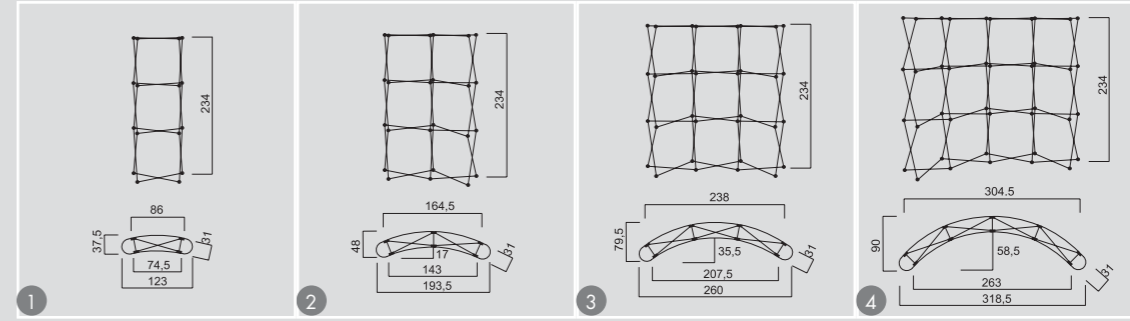

Maxi Easy Wall

Type of the product/ Technical data	Maxi Easy Wall 3x4	Maxi Easy Wall 3x3	Maxi Easy Wall 3x2	Maxi Easy Wall 3x1
Weight* (kg)	27,1	21	19,1	15,6
Cover dimensions (cm) WxHxT	80x30x30	80x30x30	80x30x30	80x30x30
	76x39	76x36	76x30	76x30
Visible ad. area (cm) HxW curved	231,5x408	231,5x337,6	231,5x267,2	231,5x196,8
Material	Structure-duralumin, magnetic bars-aluminium with eloxal coating, PVC 0,4mm			
Cover	blue nylon bag, blue plastic case			

*- weight consists of structure, PVC panels, magn. bars, magn. tapes, bag, tube

Easy Wall

Type of the product/ Technical data	Easy Wall 3x4	Easy Wall 3x3	Easy Wall 3x2	Easy Wall 3x1
Weight* (kg)	21	18,1	15,1	12,1
Cover dimensions (cm) WxHxT	80x30x30	80x30x30	80x30x30	80x30x30
	76x39	76x36	76x30	76x30
Visible ad. area (cm) HxW curved	208,5x379,2	208,5x316	208,5x252,8	208,5x189,6
Material	Structure-duralumin, magnetic bars-aluminium with eloxal coating, PVC 0,4mm			
Cover	blue nylon bag, blue plastic case			

*- weight consists of structure, PVC panels, magn. bars, magn. tapes, bag, tube

- 1 Detailed gripping of Easy Wall graphics
- 2 Easy Wall system - front view
- 3 Easy Wall - plastic joints detail
- 4 Easy Wall lamp
- 5 Transport case and bag
- 6 Plastic case for transport

Easy Wall

Portable billboard without horizontal struts

Maxi Plus

- 1 Maxi Easy Wall structure 3x1
- 2 Maxi Easy Wall structure 3x2
- 3 Maxi Easy Wall structure 3x3
- 4 Maxi Easy Wall structure 3x4

- 5 Easy Wall structure 3x1
- 6 Easy Wall structure 3x2
- 7 Easy Wall structure 3x3
- 8 Easy Wall structure 3x4