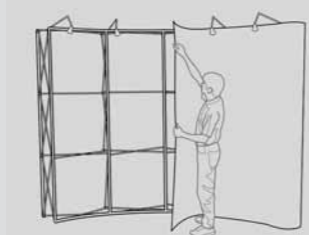

Easy Wall

Portable billboard without horizontal struts

Easy Wall is a "lightweight brother" of systems Niva Plus and Niva Maxi Plus. It uses all advantages of system Niva Plus but with different form of fixing panels to the construction. It does not use the horizontal magnetic struts, but special "small and very strong" magnets that locate exactly where to put a graphic panel. It enables simpler fixing of panels to the construction. Suitable specially for curved systems. By adding of magnetic panels. Different sizes and graphic motives bring many options how to make your presentation unforgettable. Only one person can fold and unfold Pop-up system in a few minutes and use the transportation case as an elegant presentation table during your presentation. System East Wall is standardly sold in blue nylon bag and blue tube, optionally in black transport case which is also suitable for air transportation. Available in two different highs: Easy Wall 208cm and MAXI Easy Wall 230cm.

Maxi Easy Wall

Type of the product/ Technical data	Maxi Easy Wall 3x4	Maxi Easy Wall 3x3	Maxi Easy Wall 3x2	Maxi Easy Wall 3x1
Weight* (kg)	27,1	21	19,1	15,6
Cover dimensions (cm) WxHxT	80x30x30	80x30x30	80x30x30	80x30x30
	76x39	76x36	76x30	76x30
Visible ad. area (cm) HxW curved	231,5x408	231,5x337,6	231,5x267,2	231,5x196,8
Material	Structure-duralumin, magnetic bars-aluminium with eloxal coating, PVC 0,4mm			
Cover	blue nylon bag, blue plastic case			

*- weight consists of structure, PVC panels, magn. bars, magn. tapes, bag, tube

Easy Wall

Type of the product/ Technical data	Easy Wall 3x4	Easy Wall 3x3	Easy Wall 3x2	Easy Wall 3x1
Weight* (kg)	21	18,1	15,1	12,1
Cover dimensions (cm) WxHxT	80x30x30	80x30x30	80x30x30	80x30x30
	76x39	76x36	76x30	76x30
Visible ad. area (cm) HxW curved	208,5x379,2	208,5x316	208,5x252,8	208,5x189,6
Material	Structure-duralumin, magnetic bars-aluminium with eloxal coating, PVC 0,4mm			
Cover	blue nylon bag, blue plastic case			