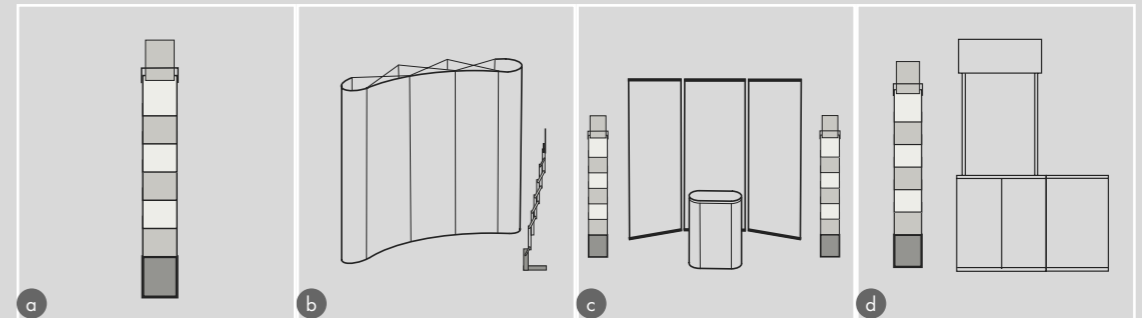

Prospector

a Prospector

b Prospector + Niva Plus curved construction 3x3

c Prospector 2x + Roll Wall 85 3x + PromoPlus 2x1

d Prospector + Promotor 900 with logo + MiniPromotor 900

e Prospector 2x + Compact flat constructions 3x1 + 3x3 + 3x1