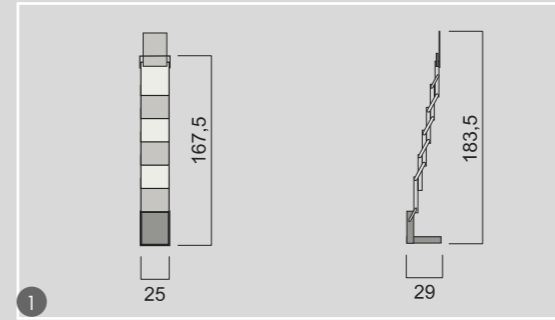

Prospector

1 Prospector