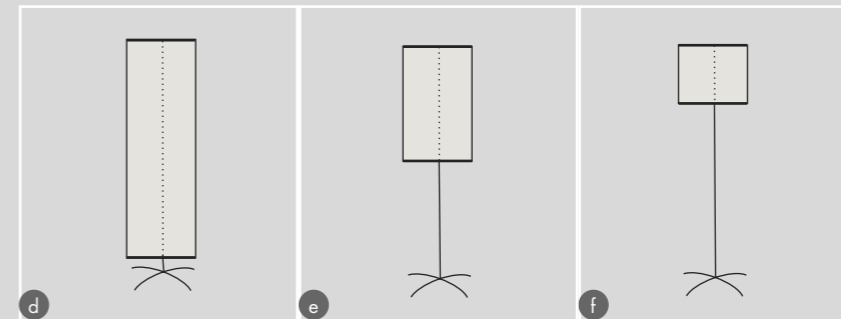

## Banners

| Type of the product/<br>Technical data | L banner<br>205/85 cm | X banner<br>165/85cm | X banner<br>205/85 cm | Info Stand<br>200/60cm |
|--|-----------------------|----------------------|-----------------------|------------------------|
| Weight* (kg)                           | 2,40                  | 2,80                 | 3,00                  | 2,30                   |
| Cover dimensions (cm) HxD              | 102x11                | 102x16               | 102x16                | 102x16                 |
| Visible ad. area (cm) HxW              | 200x85                | 155x80               | 197x80                | n x 60                 |
| Material                               | Fiberglass, steel     |                      |                       | Aluminiumg             |
| Cover                                  | Black nylon bag       |                      |                       |                        |

## Banner Stand

- 1 X Banner 85 - high 165 cm
- 2 X Banner 85 - side view
- 3 X Banner 85 - high 205 cm
- 4 X Banner 85 - side view

- 5 L Banner 90 - high 185 cm
- 6 L Banner 90 - side view
- 7 Info Stand 60
- 8 Info Stand 60 - side view

## Banner Stand

- a X Banner
- b L Banner
- c Info Stand 1

- d Info Stand 2
- e Info Stand 3
- f Info Stand 4

\*PARAMETERS MENTIONED IN THIS PART ARE DIMENSIONS OF THE STRUCTURES, NOT GRAPHIC PANELS