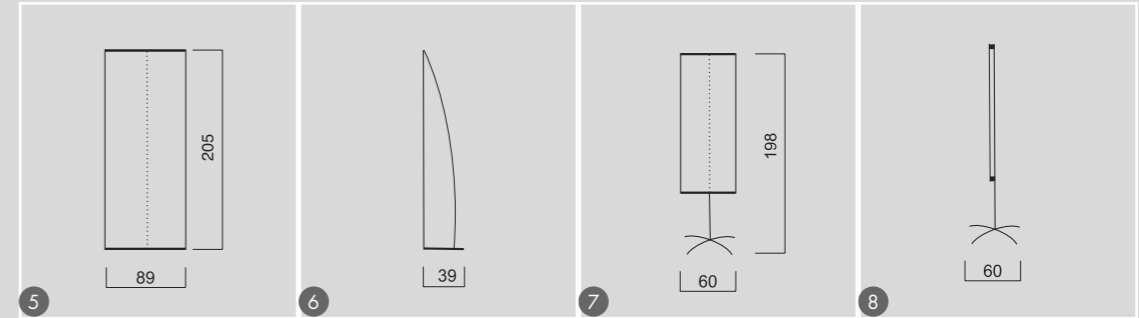

## Banners

| Type of the product/<br>Technical data | L banner<br>205/85 cm | X banner<br>165/85cm | X banner<br>205/85 cm | Info Stand<br>200/60cm |
|--|-----------------------|----------------------|-----------------------|------------------------|
| Weight* (kg)                           | 2,40                  | 2,80                 | 3,00                  | 2,30                   |
| Cover dimensions (cm) HxD              | 102x11                | 102x16               | 102x16                | 102x16                 |
| Visible ad. area (cm) HxW              | 200x85                | 155x80               | 197x80                | n x 60                 |
| Material                               | Fiberglass, steel     |                      |                       | Aluminiumg             |
| Cover                                  | Black nylon bag       |                      |                       |                        |

## Banner Stand

- 1 X Banner 85 - high 165 cm
- 2 X Banner 85 - side view
- 3 X Banner 85 - high 205 cm
- 4 X Banner 85 - side view

- 5 L Banner 90 - high 185 cm
- 6 L Banner 90 - side view
- 7 Info Stand 60
- 8 Info Stand 60 - side view