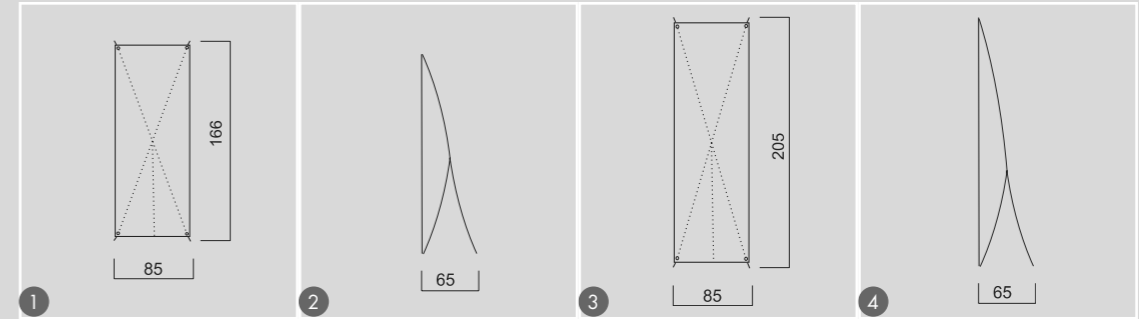

## Banners

| Type of the product/<br>Technical data | L banner<br>205/85 cm | X banner<br>165/85cm | X banner<br>205/85 cm | Info Stand<br>200/60cm |
|--|-----------------------|----------------------|-----------------------|------------------------|
| Weight* (kg)                           | 2,40                  | 2,80                 | 3,00                  | 2,30                   |
| Cover dimensions (cm) HxD              | 102x11                | 102x16               | 102x16                | 102x16                 |
| Visible ad. area (cm) HxW              | 200x85                | 155x80               | 197x80                | n x 60                 |
| Material                               | Fiberglass, steel     |                      |                       | Aluminiumg             |
| Cover                                  | Black nylon bag       |                      |                       |                        |

## Banner Stand

- 1 X Banner 85 - high 165 cm
- 2 X Banner 85 - side view
- 3 X Banner 85 - high 205 cm
- 4 X Banner 85 - side view

- 5 L Banner 90 - high 185 cm
- 6 L Banner 90 - side view
- 7 Info Stand 60
- 8 Info Stand 60 - side view