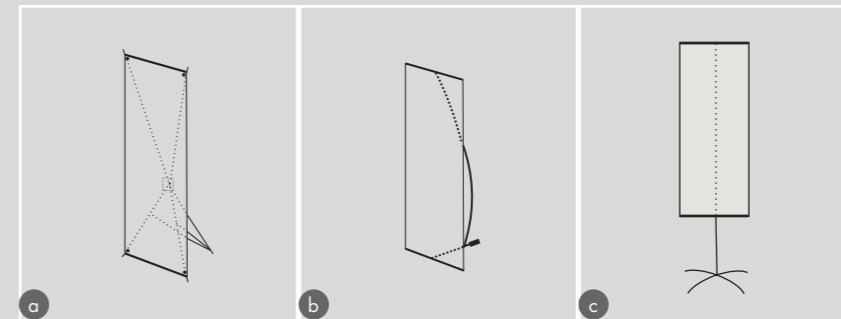

## Banners

| Type of the product/<br>Technical data | L banner<br>205/85 cm | X banner<br>165/85cm | X banner<br>205/85 cm | Info Stand<br>200/60cm |
|--|-----------------------|----------------------|-----------------------|------------------------|
| Weight* (kg)                           | 2,40                  | 2,80                 | 3,00                  | 2,30                   |
| Cover dimensions (cm) HxD              | 102x11                | 102x16               | 102x16                | 102x16                 |
| Visible ad. area (cm) HxW              | 200x85                | 155x80               | 197x80                | n x 60                 |
| Material                               | Fiberglass, steel     |                      |                       | Aluminiumg             |
| Cover                                  | Black nylon bag       |                      |                       |                        |

## Banner Stand

- 1 X Banner 85 - high 165 cm
- 2 X Banner 85 - side view
- 3 X Banner 85 - high 205 cm
- 4 X Banner 85 - side view

- 5 L Banner 90 - high 185 cm
- 6 L Banner 90 - side view
- 7 Info Stand 60
- 8 Info Stand 60 - side view

## Banner Stand

- a X Banner
- b L Banner
- c Info Stand 1

- d Info Stand 2
- e Info Stand 3
- f Info Stand 4

\*PARAMETERS MENTIONED IN THIS PART ARE DIMENSIONS OF THE STRUCTURES, NOT GRAPHIC PANELS