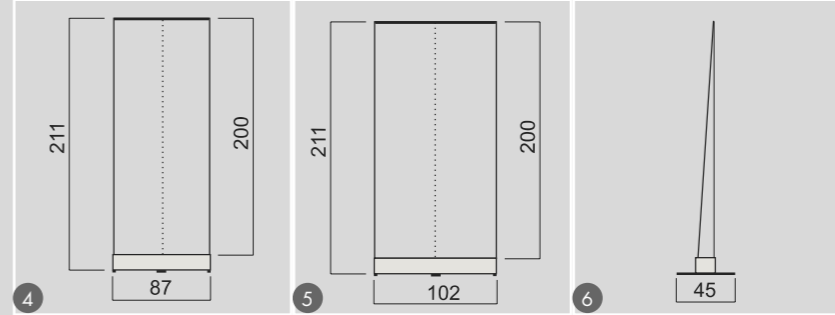

Roll up

Type of the product/ Technical data	Premium		Classic	
	205/85 cm	205/100 cm	200/85 cm	200/100 cm
Weight* (kg)	6,00	7,10	4,60	5,40
Cover dimensions (cm) WxHxT	91x15x26	105x15x27	88x12x12	103x12x12
Visible ad. area (cm) HxW	200x83	200x98	200x85	200x100
Material	Aluminium with anodized coating			
Cover	Black nylon bag			

Speedy Roll Up

Intelligent roll up system

Roll Up

- 1 Roll Up Premium 85
- 2 Roll Up Premium 100
- 3 Roll Up Premium - side view

- 4 Roll Up Classic 85
- 5 Roll Up Classic 100
- 6 Roll Up Classic - side view

Roll Up

- a Roll Up Classic
- b Roll Up Classic + Promotor Funnel
- c Roll Up Classic 2x + Niva Plus 3x4

- d Roll Up Premium + PromoPlus 2x1
- e Roll Up Premium 3x + PromoPlus 2x2
- f Roll Up Premium

*PARAMETERS MENTIONED IN THIS PART ARE DIMENSIONS OF THE STRUCTURES, NOT GRAPHIC PANELS