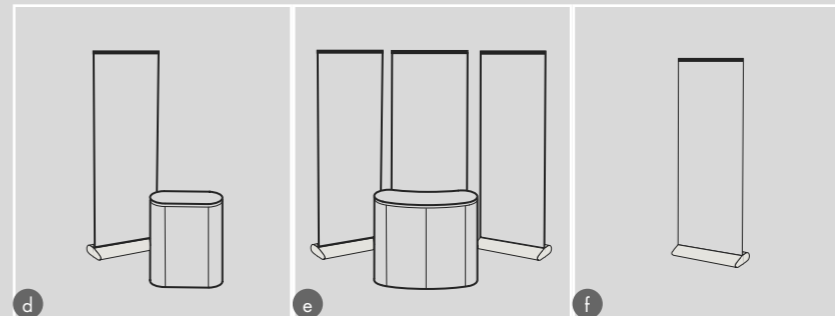

Roll up

Type of the product/ Technical data	Premium		Classic	
	205/85 cm	205/100 cm	200/85 cm	200/100 cm
Weight* (kg)	6,00	7,10	4,60	5,40
Cover dimensions (cm) WxHxT	91x15x26	105x15x27	88x12x12	103x12x12
Visible ad. area (cm) HxW	200x83	200x98	200x85	200x100
Material	Aluminium with anodized coating			
Cover	Black nylon bag			

* - weight consists of structure without graphic panel, with bag

- 1 Roll Up Premium – side view
- 2 Roll Up Premium – clip system
- 3 Stabilizator for floor unevenness
- 4 Roll Up Classic – side view
- 5 Roll Up Classic – detail of leg
- 6 Aluminium profile for Roll Up Classic

Speedy Roll Up

Intelligent roll up system

Roll Up

- 1 Roll Up Premium 85
- 2 Roll Up Premium 100
- 3 Roll Up Premium - side view

- 4 Roll Up Classic 85
- 5 Roll Up Classic 100
- 6 Roll Up Classic - side view

Roll Up

- a Roll Up Classic
- b Roll Up Classic + Promotor Funnel
- c Roll Up Classic 2x + Niva Plus 3x4

- d Roll Up Premium + PromoPlus 2x1
- e Roll Up Premium 3x + PromoPlus 2x2
- f Roll Up Premium

*PARAMETERS MENTIONED IN THIS PART ARE DIMENSIONS OF THE STRUCTURES, NOT GRAPHIC PANELS