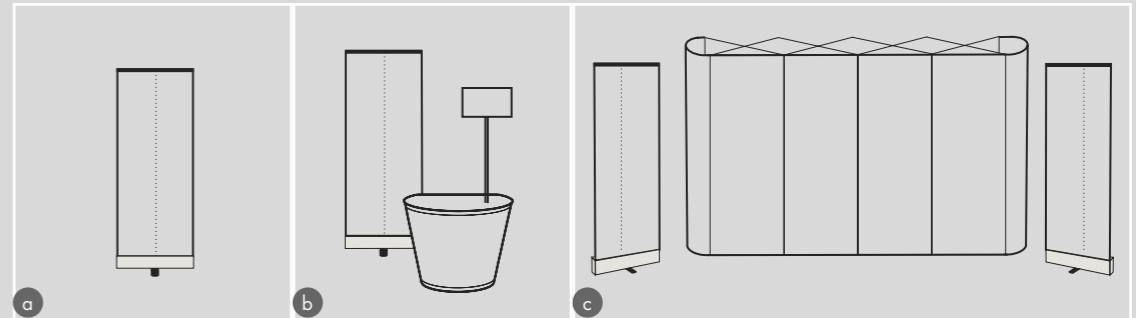

Roll up

Type of the product/ Technical data	Premium		Classic	
	205/85 cm	205/100 cm	200/85 cm	200/100 cm
Weight* (kg)	6,00	7,10	4,60	5,40
Cover dimensions (cm) WxHxT	91x15x26	105x15x27	88x12x12	103x12x12
Visible ad. area (cm) HxW	200x83	200x98	200x85	200x100
Material	Aluminium with anodized coating			
Cover	Black nylon bag			

Speedy Roll Up

Intelligent roll up system

Roll Up

- 1 Roll Up Premium 85
- 2 Roll Up Premium 100
- 3 Roll Up Premium - side view

- 4 Roll Up Classic 85
- 5 Roll Up Classic 100
- 6 Roll Up Classic - side view

Roll Up

- a Roll Up Classic
- b Roll Up Classic + Promotor Funnel
- c Roll Up Classic 2x + Niva Plus 3x4

- d Roll Up Premium + PromoPlus 2x1
- e Roll Up Premium 3x + PromoPlus 2x2
- f Roll Up Premium

*PARAMETERS MENTIONED IN THIS PART ARE DIMENSIONS OF THE STRUCTURES, NOT GRAPHIC PANELS