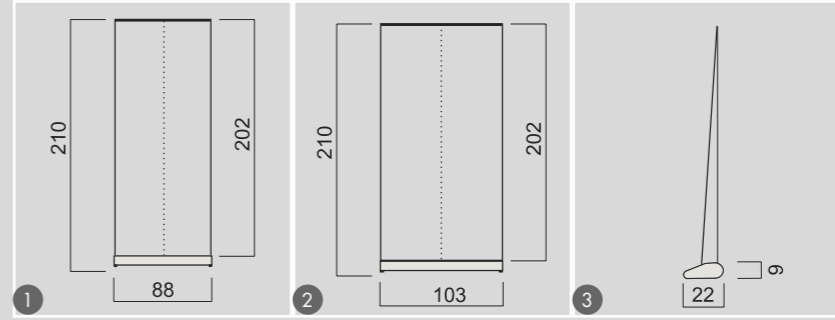

Roll up

Type of the product/ Technical data	Premium		Classic	
	205/85 cm	205/100 cm	200/85 cm	200/100 cm
Weight* (kg)	6,00	7,10	4,60	5,40
Cover dimensions (cm) WxHxT	91x15x26	105x15x27	88x12x12	103x12x12
Visible ad. area (cm) HxW	200x83	200x98	200x85	200x100
Material	Aluminium with anodized coating			
Cover	Black nylon bag			

* - weight consists of structure without graphic panel, with bag

- 1 Roll Up Premium – side view
- 2 Roll Up Premium – clip system
- 3 Stabilizator for floor unevenness
- 4 Roll Up Classic – side view
- 5 Roll Up Classic – detail of leg
- 6 Aluminium profile for Roll Up Classic

Speedy Roll Up

Intelligent roll up system

Roll Up

- 1 Roll Up Premium 85
- 2 Roll Up Premium 100
- 3 Roll Up Premium - side view

- 4 Roll Up Classic 85
- 5 Roll Up Classic 100
- 6 Roll Up Classic - side view